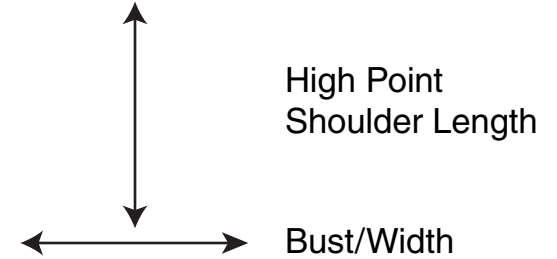

WATER GIRL T-SHIRTS SIZE CHART

High Point Shoulder (HPS) is measured from the highest point of the shoulder to the bottom hem of the shirt

Bust/Width measures accross the bust 1" below the armhole, seam to seam.

WOMENS CVC T-SHIRTS

	S	M	L	XL
HPS Legnth	26 3/8	27	27 5/8	28 1/4
Bust 1" Below Armhole	16 1/4	17 1/4	18 1/4	19 3/4